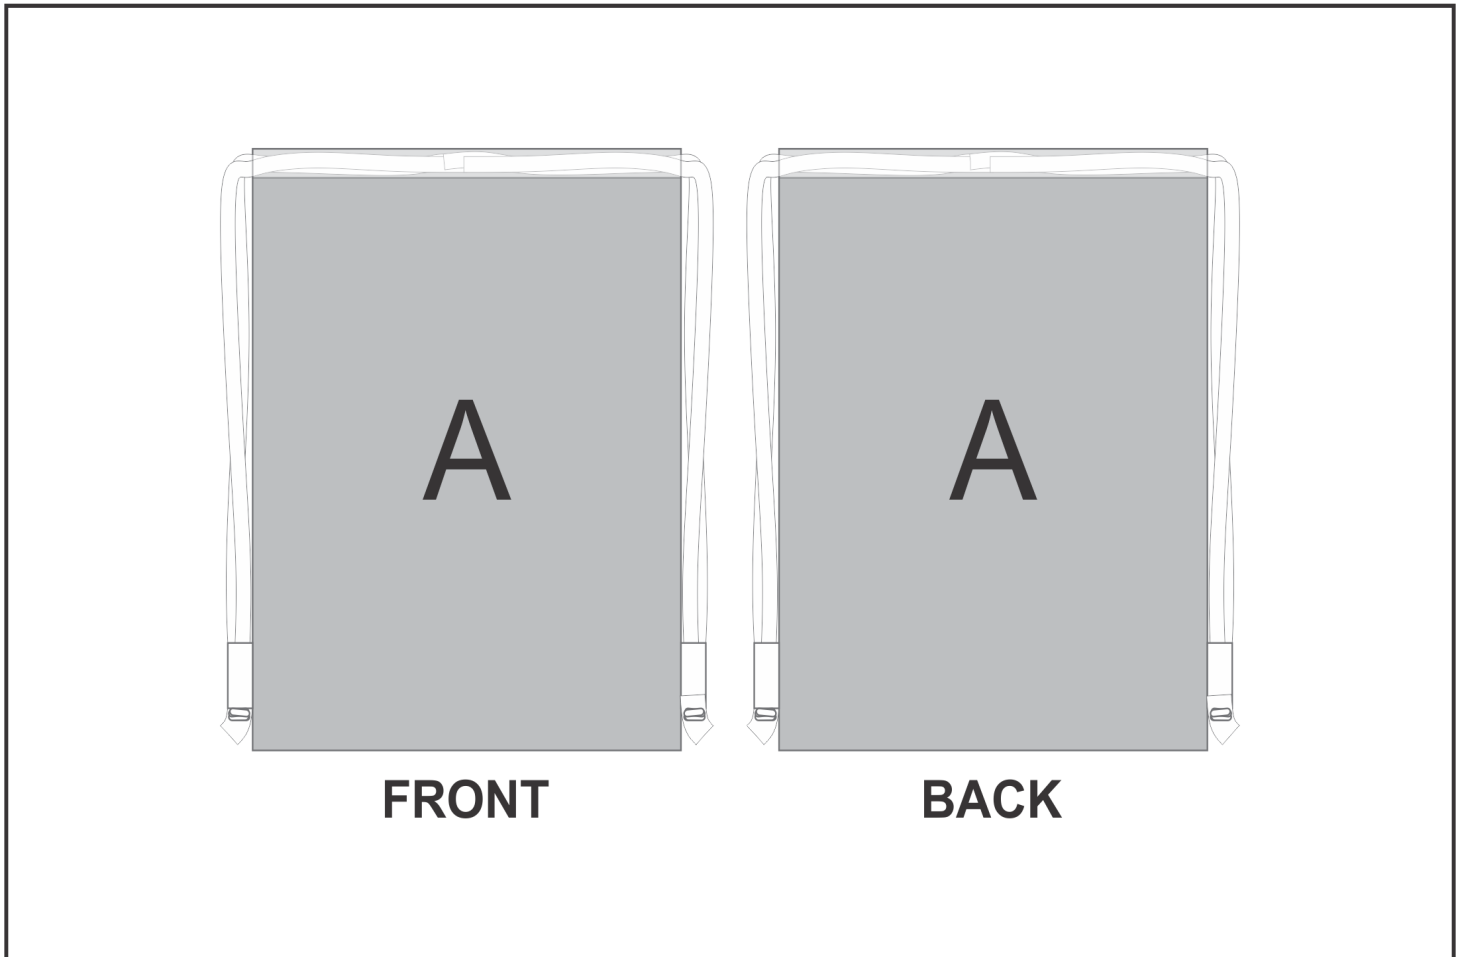

SG-HP-1-G

PPS Hoppla Credo Drawstring Bag

Need to know:

Includes 1-Position Sublimation (setup fees apply)

- Please Note: We cannot guarantee 100% logo Alignment on all Brandable Panels.

Branding Options:

Position	Branding Method (Branding Code)	No. of Colours	Dimension
A	Custom Sublimation A (CPSUB-A)	Full Colour	348mm wide x 890mm high